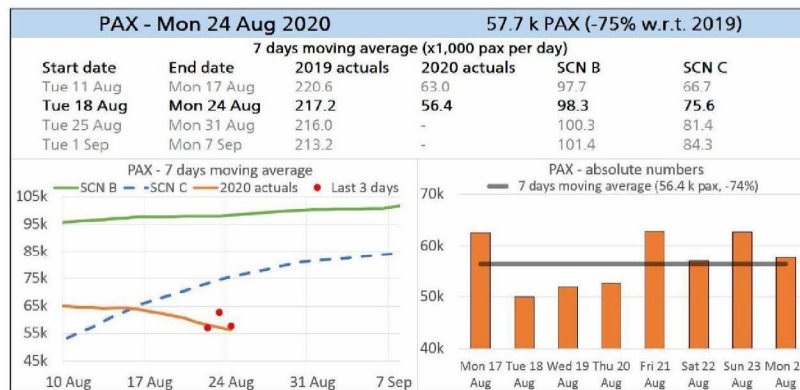

Traffic Update – 25th of August 2020

Data included up until 24th of August 2020

SCHIPHOL CONFIDENTIAL, PLEASE TREAT ACCORDINGLY

NOTE: Past few days contain partial estimations due to missing data
 Scenario B: recovery in a year, Scenario C: delayed recovery
 All data is compared w.r.t. similar period of 2019