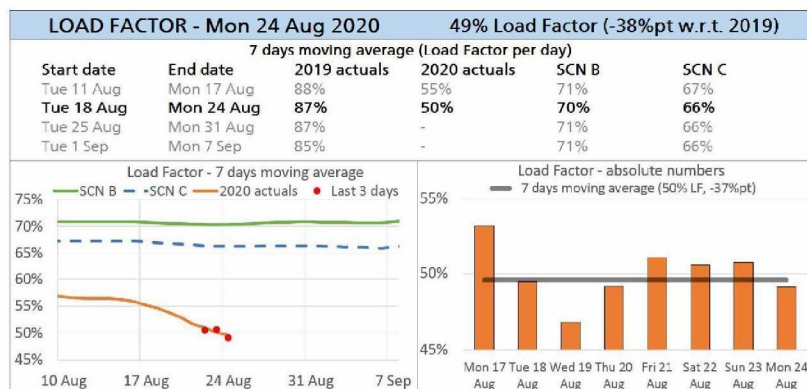

Traffic Update – 25th of August 2020

Data included up until 24th of August 2020

SCHIPHOL CONFIDENTIAL, PLEASE TREAT ACCORDINGLY

NOTE: Past few days contain partial estimations due to missing data
 Scenario B: recovery in a year, Scenario C: delayed recovery
 All data is compared w.r.t. similar period of 2019