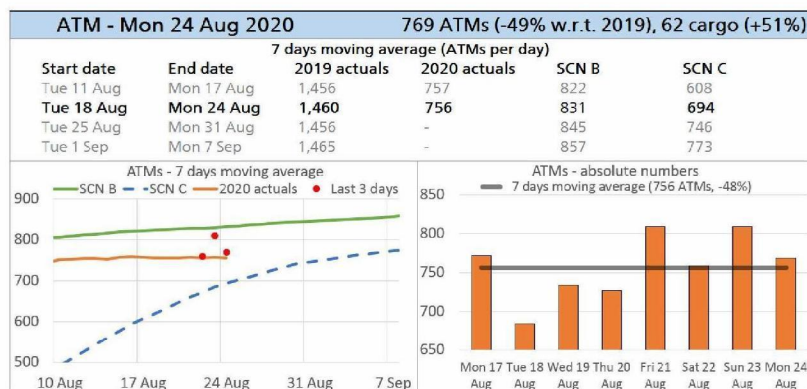

Traffic Update – 25th of August 2020

Data included up until 24th of August 2020

SCHIPHOL CONFIDENTIAL, PLEASE TREAT ACCORDINGLY

NOTE: Past few days contain partial estimations due to missing data
 Scenario B: recovery in a year, Scenario C: delayed recovery
 All data is compared w.r.t. similar period of 2019